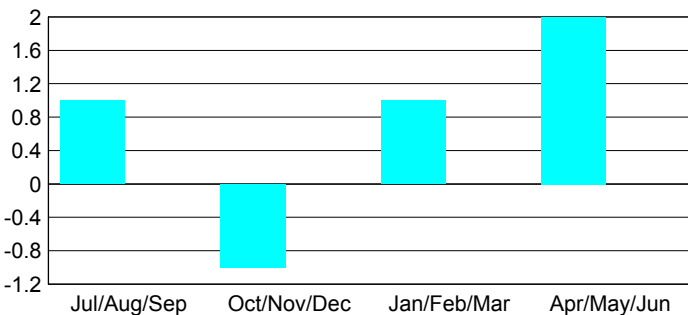

GMT: **Ricardo Shoiti Komatsu**

Location: **BRAZIL**

GMT CA: **3**

CLUBS

Month	New Club Goal	Actual New Clubs	Actual Dropped Clubs	Gain/Loss of Clubs
2012-2013				
Jul/Aug/Sep		1	0	1
Oct/Nov/Dec		0	1	-1
Jan/Feb/Mar		0	-1	1
Apr/May/Jun		2	0	2
Totals		3	0	3

Club Results 2012-2013
Goal, New, Dropped, Gain/Loss

YTD Status Quo Clubs 2012-2013

Status Quo Clubs Compared to Status Quo Members

Club Gain/Loss 2012-2013

MEMBERSHIP

Month	Net Memb Goal	Actual New Memb	Actual Dropped Memb	Gain/Loss of Memb
2012-2013				
Jul/Aug/Sep		55	50	5
Oct/Nov/Dec		43	66	-23
Jan/Feb/Mar		67	51	16
Apr/May/Jun		118	80	38
Totals		283	247	36

Membership Results 2012-2013
Goal, New, Dropped, Gain/Loss

Gender Comparison 2012-2013

Membership Gain/Loss 2012-2013