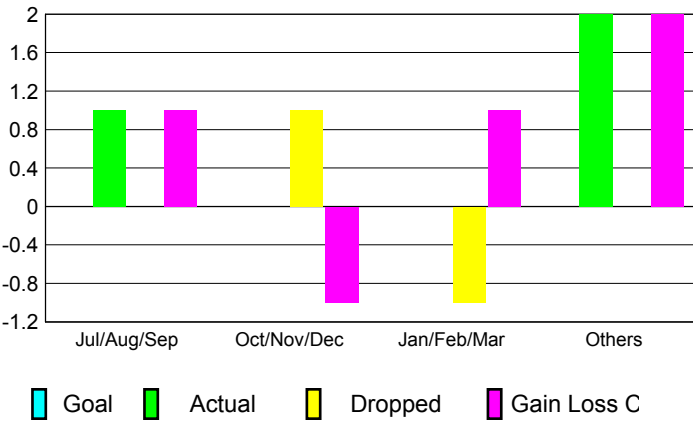

GMT: **Ricardo Shoiti Komatsu**

Location: **BRAZIL**

GMT CA: **3**

CLUBS

Month	New Club Goal	Actual New Clubs	Actual Dropped Clubs	Gain/Loss of Clubs
2012-2013				
Jul/Aug/Sep		1	0	1
Oct/Nov/Dec		0	1	-1
Jan/Feb/Mar		0	-1	1
Apr/May/Jun		2	0	2
Totals		3	0	3

Club Results 2012-2013
Goal, New, Dropped, Gain/Loss

YTD Status Quo Clubs 2012-2013

Status Quo Clubs Compared to Status Quo Members

Club Gain/Loss 2012-2013

MEMBERSHIP

Month	Net Memb Goal	Actual New Memb	Actual Dropped Memb	Gain/Loss of Memb
2012-2013				
Jul/Aug/Sep		55	50	5
Oct/Nov/Dec		43	66	-23
Jan/Feb/Mar		67	51	16
Apr/May/Jun		118	80	38
Totals		283	247	36