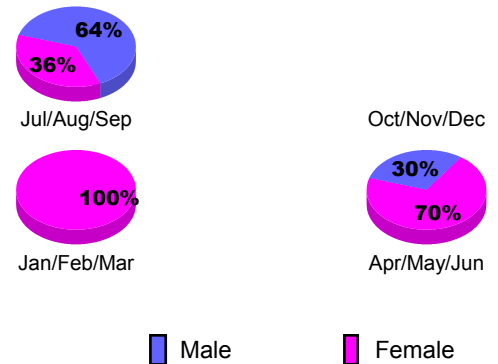

Club Results 2012-2013
Goal, New, Dropped, Gain/Loss

YTD Status Quo Clubs 2012-2013

Status Quo Clubs Compared to Status Quo Members

Club Gain/Loss 2012-2013

MEMBERSHIP

Month	Net Memb Goal	Actual New Memb	Actual Dropped Memb	Gain/Loss of Memb
2012-2013				
Jul/Aug/Sep		55	50	5
Oct/Nov/Dec		43	66	-23
Jan/Feb/Mar		67	51	16
Apr/May/Jun		118	80	38
Totals		283	247	36

Membership Results 2012-2013
Goal, New, Dropped, Gain/Loss

Gender Comparison 2012-2013

Membership Gain/Loss 2012-2013