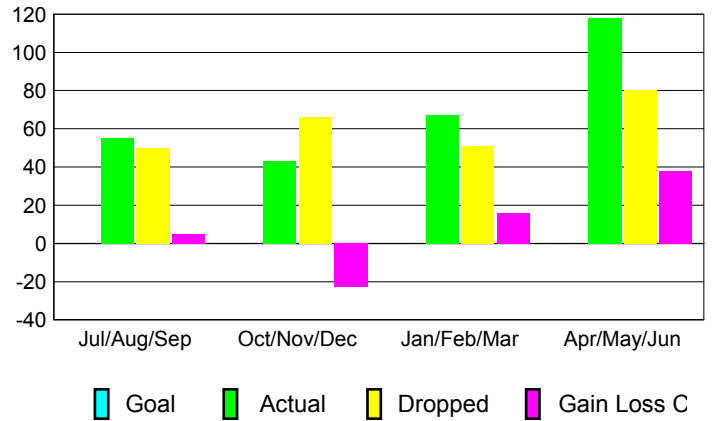

GMT: **Ricardo Shoiti Komatsu**

Location: **BRAZIL**

GMT CA: **3**

CLUBS

Month	New Club Goal	Actual New Clubs	Actual Dropped Clubs	Gain/Loss of Clubs
2012-2013				
Jul/Aug/Sep		1	0	1
Oct/Nov/Dec		0	1	-1
Jan/Feb/Mar		0	-1	1
Apr/May/Jun		2	0	2
Totals		3	0	3

Club Results 2012-2013
Goal, New, Dropped, Gain/Loss

YTD Status Quo Clubs 2012-2013

Status Quo Clubs Compared to Status Quo Members

Club Gain/Loss 2012-2013

MEMBERSHIP

Month	Net Memb Goal	Actual New Memb	Actual Dropped Memb	Gain/Loss of Memb
2012-2013				
Jul/Aug/Sep		55	50	5
Oct/Nov/Dec		43	66	-23
Jan/Feb/Mar		67	51	16
Apr/May/Jun		118	80	38
Totals		283	247	36

Membership Results 2012-2013
Goal, New, Dropped, Gain/Loss

Gender Comparison 2012-2013

Membership Gain/Loss 2012-2013